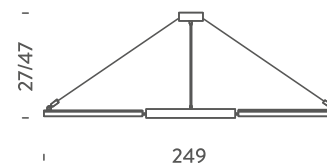

H27 249 LED DIMMABLE DIRECT

LAMPING

Source	linear LED
Total power	2x30W
Emission	direct
Switching	dimnable, DALI, push
Tension	230V
Color temperature	3000K
Luminous flux	2 x 3900lm
Typ cri	83
Energy class	A+
Ip class	20
Materials	metal+PMMA

Codes

RED L3W 44

Structure

aluminium

PACKAGE

Package 01

27x15x260 cm / Gross weight: 5.5 Kg

Certificazioni