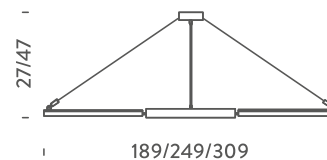

H27 249 LED DIMMABLE DIRECT

LAMPING

Source	linear LED
Total power	2x30W
Emission	direct
Switching	dimnable, DALI, push
Tension	230V
Color temperature	3000K
Luminous flux	2 x 3900lm
Typ cri	83
Energy class	A+
Ip class	20
Materials	metal+PMMA

Codes

RED L3W 44

Structure

aluminium

PACKAGE

Package 01

27x15x260 cm / Gross weight: 5.5 Kg

Certificazioni