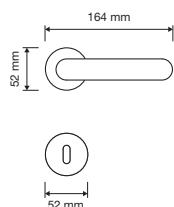

made in Italy | patented design

bronzopaco
matt bronze
BM

chromo lucido
polished chrome
CR

chromo satinato
satin chrome
CS

oro zecchino
gold plated
OZ

1548 RB 023

1548 RB 025

1548 PL