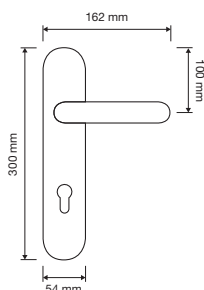

made in Italy | patented design

bronzopaco
matt bronze
BM

chromo lucido
polished chrome
CR

chromo satinato
satin chrome
CS

oro zecchino
gold plated
OZ

1548 RB 023

1548 RB 025

1548 PL