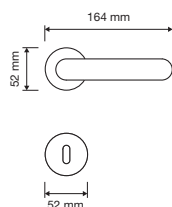

made in Italy | patented design

bronzopaco
matt bronze
BM

chromo lucido
polished chrome
CR

chromo satinato
satin chrome
CS

oro zecchino
gold plated
OZ

1548 RB 023

1548 RB 025

1548 PL